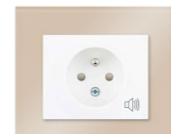

single outlet with safety
shutters and overvoltage
protection (2P+PE)
AUDIBLE ALARM