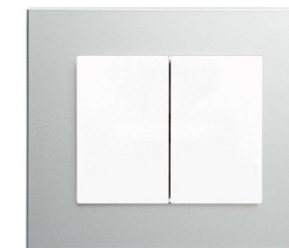

aluminium frame
/ cover white

stainless steel frame
/ cover black

sets

switch arrangement
(arrangement 1, 1N,
2, 6, 7, 1/0, 1/0N)

switch arrangement
(arrangement 5, 1+1/0,
1/0+1/0, 6+6)

switch with
backlighting
(arrangement 1S,
2S, 1N, 1/0N, 1/0)