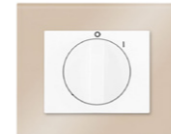

aluminium frame
/ cover white

stainless steel frame
/ cover black

sets

switch arrangement
(arrangement 1, 1N,
2, 6, 7, 1/0, 1/0N)

switch arrangement
(arrangement 5, 1+1/0,
1/0+1/0, 6+6)

switch with
backlighting
(arrangement 1S,
2S, 1N, 1/0N, 1/0)