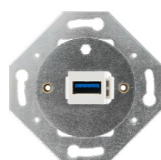

USB-A charging sockets
1 connector: USB 3.0 female + charger (2100 mA)
DSR 95-00000-0000

USB-A sockets
1 connector: USB 3.0 female
DSR 94-00000-0000