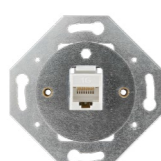

PC Cat. 6 sockets
1 connector: RJ45 Cat. 6 UTP
DSR 98-00000-0000

PC Cat. 5E sockets
1 connector: RJ45 Cat. 5E UTP
DSR 93-00000-0000