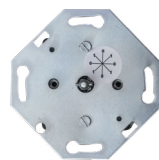

fitting, arrangement 2
twopole switch
16 AX, 250 V AC
DSR 02-00000-0000

fittings / sockets

fitting, arrangement 1
singlepole switch
16 AX, 250 V AC
DSR 01-00000-0000