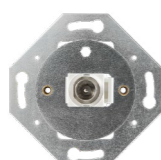

fitting, arrangement 6
AC change-over switch
16 AX, 250 V AC
DSR 06-00000-0000

SAT sockets
1 connector: female
DSR 99-00000-0000

TV sockets
1 connector: IEC female
DSR 97-00000-0000