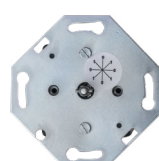

fitting, arrangement 1/0
switching controller
16 AX, 250 V AC
DSR 10-00000-0000

fitting, arrangement 7
crossbar switch
16 AX, 250 V AC
DSR 07-00000-0000