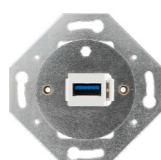

fitting, arrangement 5
serial change-over switch
16 AX, 250 V AC
DSR 05-00000-0000

TV sockets
1 connector: IEC female
DSR 97-00000-0000

USB-A charging sockets
1 connector: USB 3.0 female + charger (2100 mA)
DSR 95-00000-0000