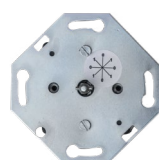

fitting, arrangement 6
AC change-over switch
16 AX, 250 V AC
DSR 06-00000-0000

fitting, arrangement 5
serial change-over switch
16 AX, 250 V AC
DSR 05-00000-0000