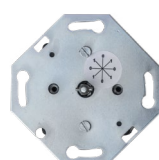

fitting, arrangement 7
crossbar switch
16 AX, 250 V AC
DSR 07-00000-0000

fitting, arrangement 6
AC change-over switch
16 AX, 250 V AC
DSR 06-00000-0000