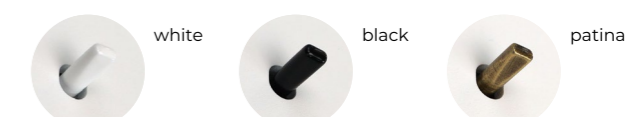

fitting, arrangement 1/0
switching controller
10 AX, 250 V AC
DPR 10-01001-0000 cover white / single toggle white
DPR 10-01002-0000 cover white / single toggle black
DPR 10-01003-0000 cover white / single toggle patina
DPR 10-02001-0000 cover black / single toggle white
DPR 10-02002-0000 cover black / single toggle black
DPR 10-02003-0000 cover black / single toggle patina

toggle colors / metal

i **IMPORTANT:** Recommended min. depth of installation box for RETRO series is 60 mm. For more information, see the chapter Technical drawings or contact our sales department. Connectors for keystone sockets can also be supplied in black color.

i RETRO toggle switches are suitable for installation into standard installation boxes. For more information, see the chapter Technical drawings or contact our sales department. Toggle is always an integral part of the fitting and the cover is supplied with the device. Not for sale separately.