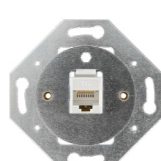

USB-C charging sockets
1 connector: USB-C charger 2,1 A, 10,5 W
DSR 9C-00000-0000

PC Cat. 6 sockets
1 connector: RJ45 Cat. 6 UTP
DSR 98-00000-0000